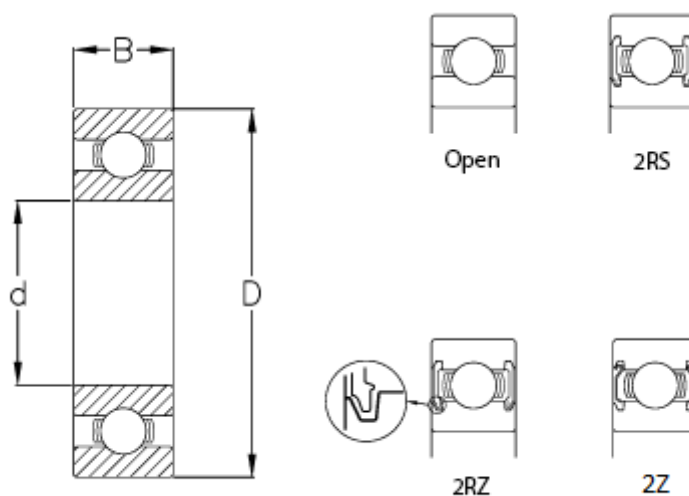

Data Sheet

Article number: 57960202501507

Description: CeramicSpeed hybrid bearing Insulate sealed
6205-2RS/CSB

Measures

B	= 15
Ball grade	= 3
C (KN)	= 14.8
C0	= 7.8
d	= 25
D	= 52
Max rpm.	= 8500
Type	= 6205